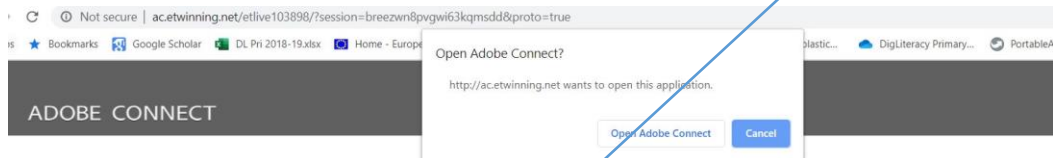

The meeting must be open in the Adobe Connect application
If you already have the application and are still having problems, [Try Again](#)

Do not have the Adobe Connect application?

Download and install the Adobe Connect application to join this meeting. Click 'Download Now' to download the application.

[Download Now](#)

Enable Flash to join meeting from the browser

See [Adobe Flash Player Help](#) and follow listed steps to enable Flash Player in your browser.
When Flash is enabled click [here](#) to join the meeting.

Questions? [Contact Support](#)