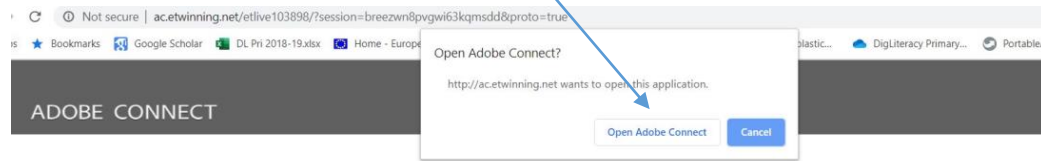

5. This will prompt you to **Open Adobe Connect** which is the Application used for online meetings

The meeting must be open in the Adobe Connect application
If you already have the application and are still having problems, [Try Again](#)

Do not have the Adobe Connect application?

Download and install the Adobe Connect application to join this meeting. Click 'Download Now' to download the application.

[Download Now](#)

Enable Flash to join meeting from the browser

See [Adobe Flash Player Help](#) and follow listed steps to enable Flash Player in your browser.
When Flash is enabled click [here](#) to join the meeting.

Questions? [Contact Support](#)

6. If you have never used Adobe Connect before, you will need to download the Application and run it.